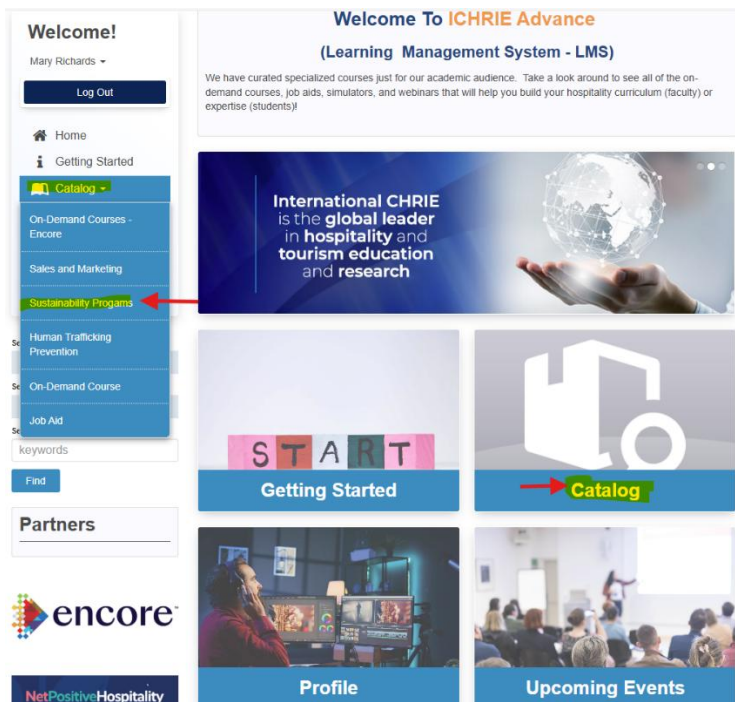

- Select **Human Trafficking Prevention** from the Course Catalog.